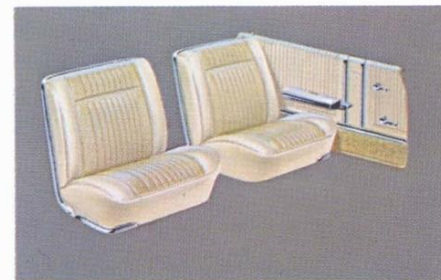

**Extra-Cost Option for 4-Door Vista*

Cordova Top Recommended with this Option.

GRAND PRIX Sports Coupe (26657)

Expanded Morrokide

Interiors	Recommended Exterior Colors
30 BLACK	A, B, C, D, E, H, K, L, N, P, R, T, V, W, Y
36 TURQUOISE	A, C, K, L
37 SLATE	A, B, C, D, E, W
34 GOLD	A, C, T, V, Y
35 RED	A, C, N, R
39 BLUE CHARCOAL	A, B, C, D, E, W
3D PLUM	A, C, N, P
3E PARCHMENT & BLACK	A, B, C, D, E, H, K, L, N, P, R, T, V, W, Y
3C PARCHMENT & RED	A, C, N, R