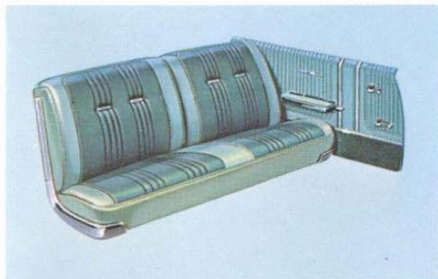

BONNEVILLE Convertible (26267)

Genuine Leather & Expanded Morrokide

Interiors	Recommended Exterior Colors
93 BLUE	A, B, C, D, E, W
96 TURQUOISE	A, C, K, L
94 GOLD	A, C, T, V, Y
95 RED	A, C, N, R
90 BLACK	A, B, C, D, E, H, K, L, N, P, R, T, V, W, Y
9E PARCHMENT & BLACK	A, B, C, D, E, H, K, L, N, P, R, T, V, W, Y
9C PARCHMENT & RED	A, C, N, R