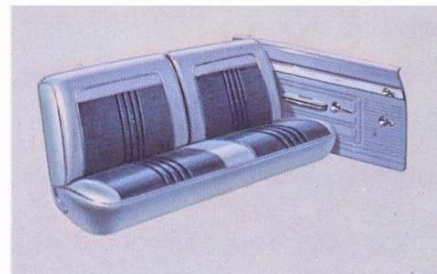

CATALINA Sports Coupe (25237)

Pompei Pattern Cloth & Morrokide

Interior	Recommended Exterior Colors
83 BLUE	A, B, C, D, E, W
86 TURQUOISE	A, C, K, L
84 GOLD	A, C, T, V, Y
85 RED	A, C, N, R