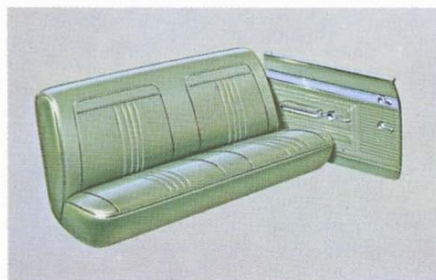

CATALINA 6-Passenger Safari (25235) 9-Passenger Safari (25245)

All Morrokide

Interiors	Recommended Exterior Colors
93 BLUE	A, B, C, D, E, W
96 TURQUOISE	A, C, K, L
92 GREEN	A, C, H
94 GOLD	A, C, T, V, Y
95 RED	A, C, N, R