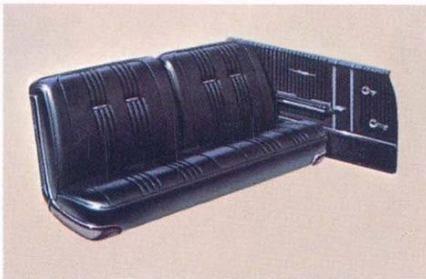

BONNEVILLE Sports Coupe (26237) 4-Door Vista (26239)

Expanded Morrokide

Interiors	Recommended Exterior Colors
93 BLUE	A, B, C, D, E, W
96 TURQUOISE	A, C, K, L
94 GOLD	A, C, T, V, Y
95 RED	A, C, N, R
90 BLACK	A, B, C, D, E, H, K, L, N, P, R, T, V, W, Y
9E PARCHMENT & BLACK	A, B, C, D, E, H, K, L, N, P, R, T, V, W, Y
9C PARCHMENT & RED	A, C, N, R