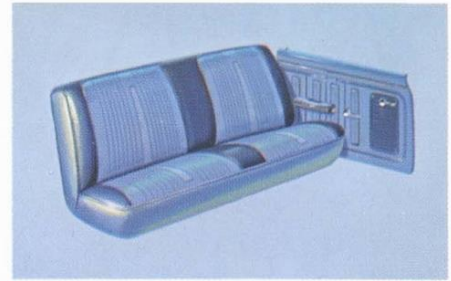

**TEMPEST CUSTOM
Sports Coupe (23527)
4-Door Sedan (23569)
Hardtop Coupe (23537) Safari (23535)**

All Morrokide

Interior	Recommended Exterior Colors
93 BLUE	A, B, C, D, E, W
96 TURQUOISE	A, C, K, L
94 GOLD	A, C, T, V, Y
95 RED	A, C, N, R