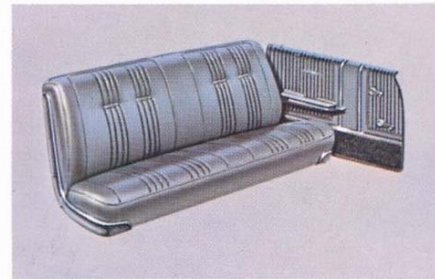

BONNEVILLE Custom Safari (26235)

Expanded Morrokide

Interiors	Recommended Exterior Colors
96 TURQUOISE	A, C, K, L
97 SLATE	A, B, C, D, E, W
95 RED	A, C, N, R