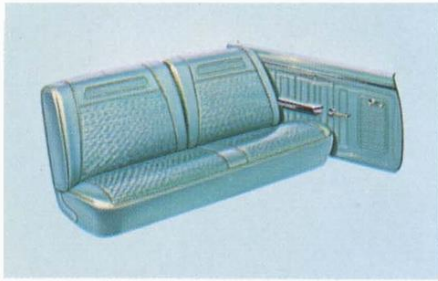

1965 PONTIAC COLORS AND INTERIOR INFORMATION

Revised as of July 6, 1964

**TEMPEST Sports Coupe (23327)
4-Door Sedan (23369)**

Paloma Pattern Cloth & Morrokide

Interior	Recommended Exterior Colors
83 BLUE	A, B, C, D, E, W
86 TURQUOISE	A, C, K, L
84 GOLD	A, C, T, V, Y
85 RED	A, C, N, R
*91 SILVER	A, B, C, D, E, H, K, L, N, R, W,