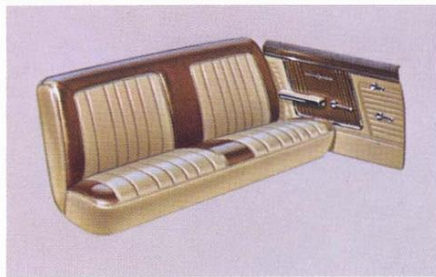

STAR CHIEF 4-Door Sedan (25669) 4-Door Vista (25639)

Expanded Morrokide

Interiors	Recommended Exterior Colors
93 BLUE	A, B, C, D, E, W
96 TURQUOISE	A, C, K, L
94 GOLD	A, C, T, V, Y
95 RED	A, C, N, R