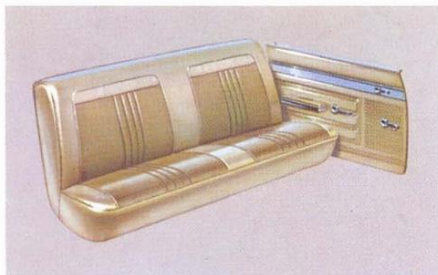

CATALINA 4-Door Vista (25239)

Pompei Pattern Cloth & Morrokide

Interior	Recommended Exterior Colors
83 BLUE	A, B, C, D, E, W
86 TURQUOISE	A, C, K, L
82 GREEN	A, C, H
84 GOLD	A, C, T, V, Y
85 RED	A, C, N, R