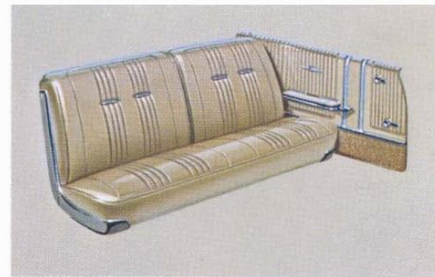

BONNEVILLE Sports Coupe (26237)

Province Pattern Cloth & Expanded Morrokide

Interiors	Recommended Exterior Colors
83 BLUE	A, B, C, D, E, W
84 GOLD	A, C, T, V, Y
80 BLACK	A, B, C, D, E, H, K, L, N, P, R, T, V, W, Y