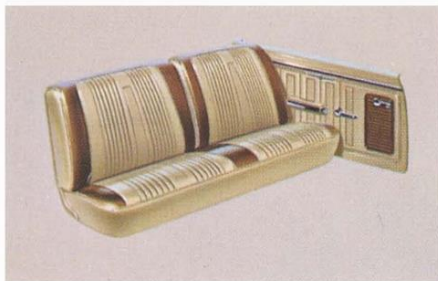

**TEMPEST CUSTOM
Convertible (23567)**

All Morrokide

Interior	Recommended Exterior Colors
93 BLUE	A, B, C, D, E, W
94 GOLD	A, C, T, V, Y
95 RED	A, C, N, R