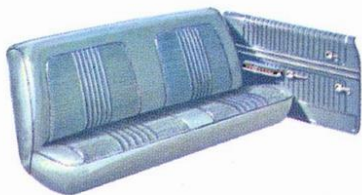

Convertible (25267)

All Morrokide

Interior	Recommended Exterior Colors
516 BLUE	A, C, D, E, P
518 GOLD	A, C, G, S, T
519 RED	A, C, N, P, R
520 BLACK	A, C, D, E, F, G, H, K L, M, N, P, R, S, T

CATALINA

2-Seat Station Wagon (25235)
3-Seat Station Wagon (25245)